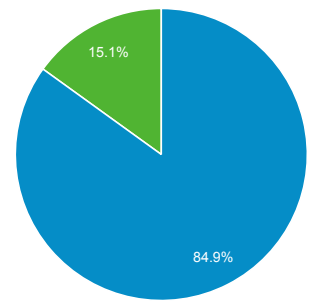

New Visitor Returning Visitor