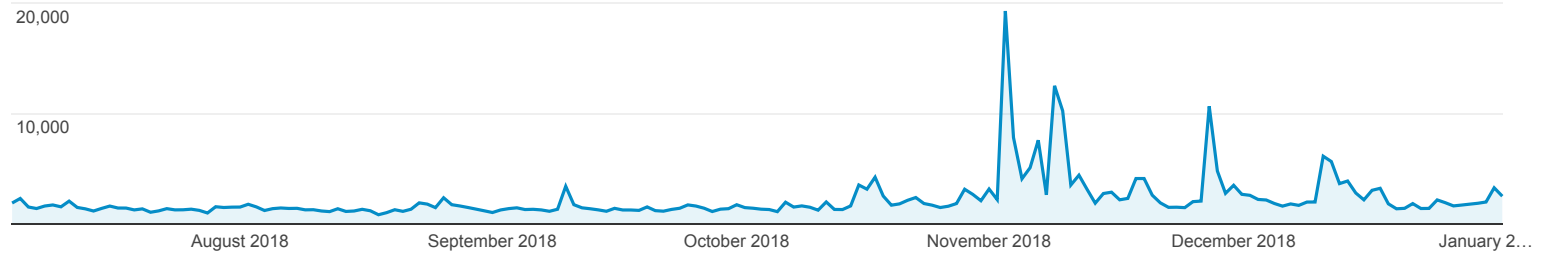

Audience Overview

All Users
100.00% Users

Jul 4, 2018 - Jan 3, 2019

Overview

Pageviews

New Visitor Returning Visitor