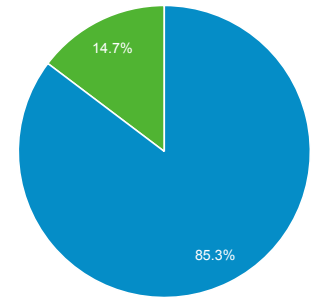

Audience Overview

Jan 4, 2018 - Jul 3, 2018

All Users
100.00% Users

Overview

■ New Visitor ■ Returning Visitor

Language	Users	% Users
1. en-us	101,634	68.36%
2. en-gb	14,296	9.62%
3. ru-ru	3,268	2.20%
4. en-ca	2,131	1.43%
5. ru	2,099	1.41%
6. en-au	1,804	1.21%
7. de-de	1,774	1.19%
8. zh-cn	1,594	1.07%
9. de	1,543	1.04%
10. pt-br	1,260	0.85%