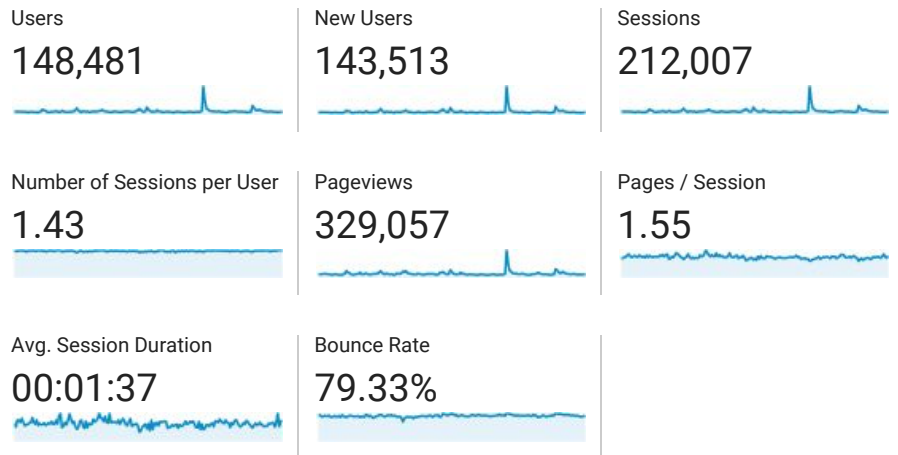

## Audience Overview

All Users  
100.00% Users

Jan 4, 2018 - Jul 3, 2018

### Overview

■ New Visitor ■ Returning Visitor

Language	Users	% Users
1. en-us	101,634	68.36%
2. en-gb	14,296	9.62%
3. ru-ru	3,268	2.20%
4. en-ca	2,131	1.43%
5. ru	2,099	1.41%
6. en-au	1,804	1.21%
7. de-de	1,774	1.19%
8. zh-cn	1,594	1.07%
9. de	1,543	1.04%
10. pt-br	1,260	0.85%