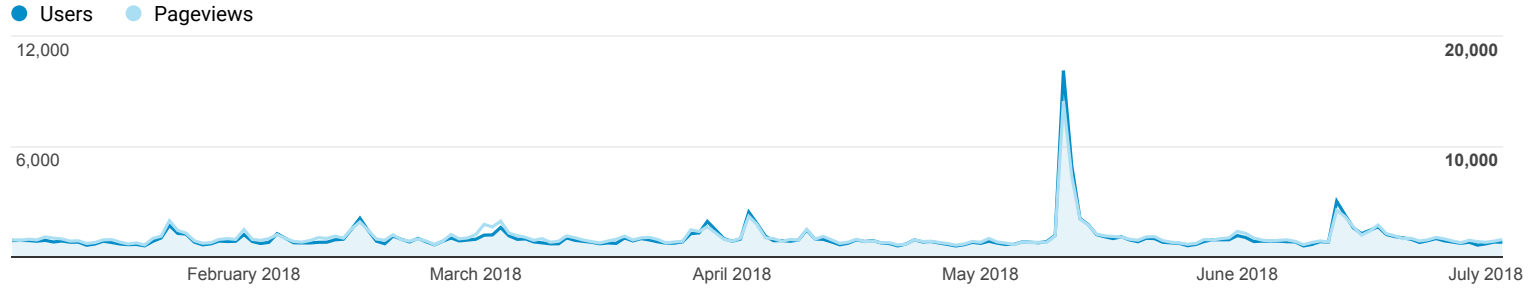

Audience Overview

Jan 4, 2018 - Jul 3, 2018

All Users
100.00% Users

Overview

■ New Visitor ■ Returning Visitor

Language	Users	% Users
1. en-us	101,634	68.36%
2. en-gb	14,296	9.62%
3. ru-ru	3,268	2.20%
4. en-ca	2,131	1.43%
5. ru	2,099	1.41%
6. en-au	1,804	1.21%
7. de-de	1,774	1.19%
8. zh-cn	1,594	1.07%
9. de	1,543	1.04%
10. pt-br	1,260	0.85%