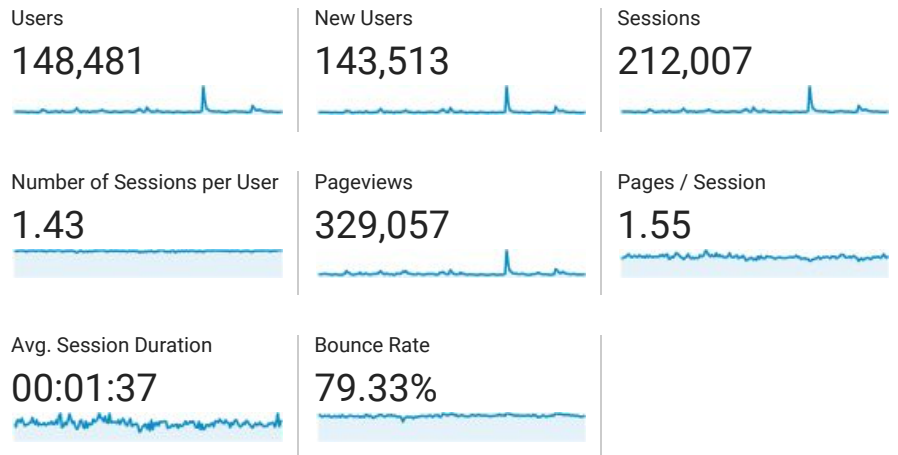

Audience Overview

Jan 4, 2018 - Jul 3, 2018

All Users
100.00% Users

Overview

■ New Visitor ■ Returning Visitor

Language	Users	% Users
1. en-us	101,634	68.36%
2. en-gb	14,296	9.62%
3. ru-ru	3,268	2.20%
4. en-ca	2,131	1.43%
5. ru	2,099	1.41%
6. en-au	1,804	1.21%
7. de-de	1,774	1.19%
8. zh-cn	1,594	1.07%
9. de	1,543	1.04%
10. pt-br	1,260	0.85%