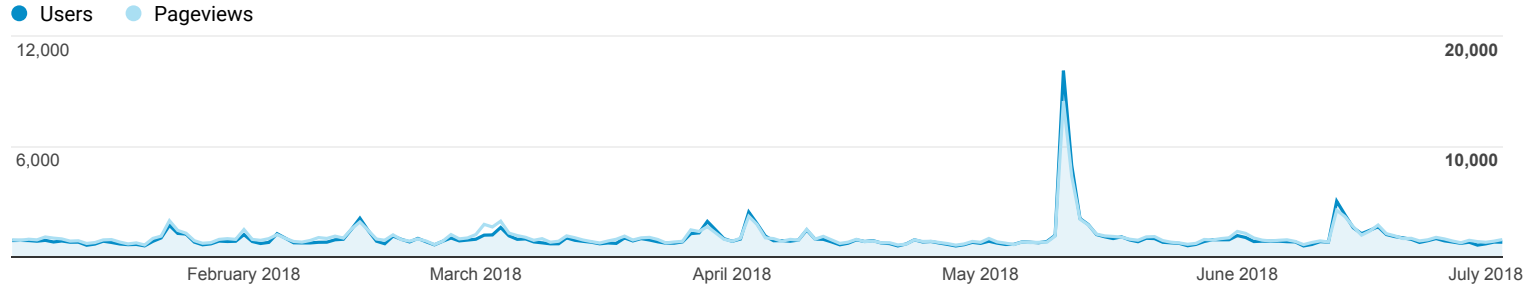

Audience Overview

All Users
100.00% Users

Jan 4, 2018 - Jul 3, 2018

Overview