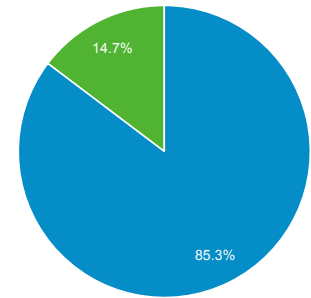

## Audience Overview

All Users  
100.00% Users

Jan 4, 2018 - Jul 3, 2018

### Overview

■ New Visitor ■ Returning Visitor

Language	Users	% Users
1. en-us	101,634	68.36%
2. en-gb	14,296	9.62%
3. ru-ru	3,268	2.20%
4. en-ca	2,131	1.43%
5. ru	2,099	1.41%
6. en-au	1,804	1.21%
7. de-de	1,774	1.19%
8. zh-cn	1,594	1.07%
9. de	1,543	1.04%
10. pt-br	1,260	0.85%