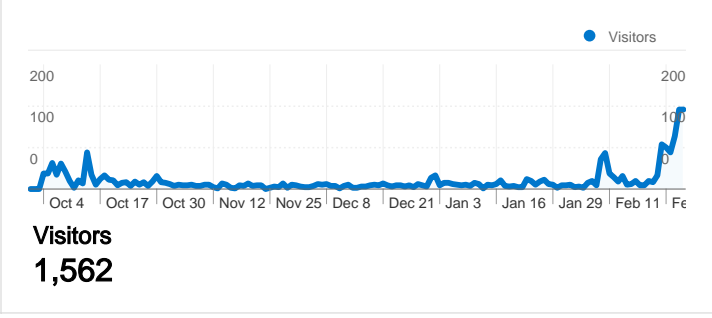

Visitors Overview