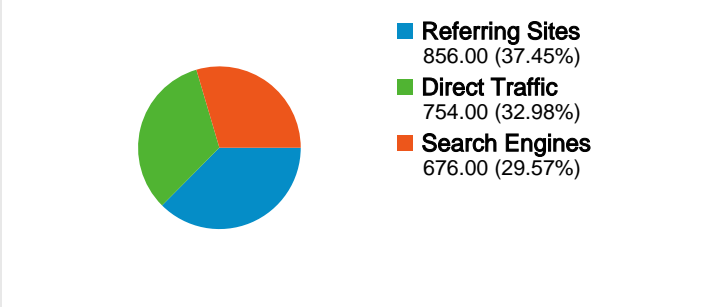

Traffic Sources Overview

Content Overview

Pages	Pageviews	% Pageviews
/N-back FAQ.html	1,213	26.88%
/Modafinil.html	656	14.54%
/	406	9.00%
/Haskell Summer of Code.html	242	5.36%
/index.html	229	5.08%