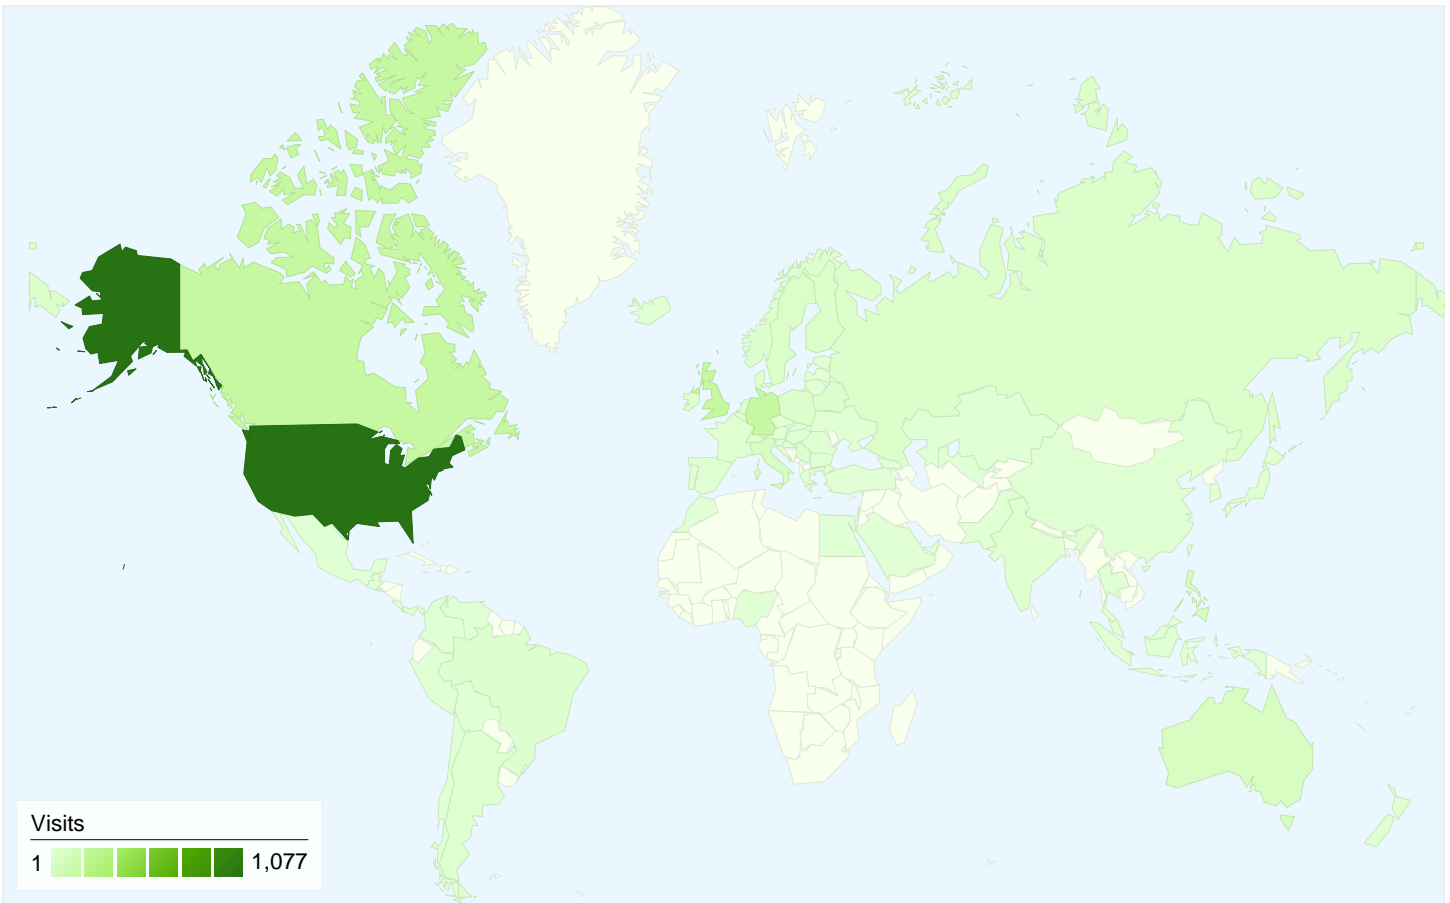

**1,562 people visited this site**

 **2,286 Visits**

 **1,562 Absolute Unique Visitors**

 **4,512 Pageviews**

 **1.97 Average Pageviews**

 **00:02:38 Time on Site**

 **70.60% Bounce Rate**

 **68.20% New Visits**

All traffic sources sent a total of 2,286 visits

-  32.98% Direct Traffic
-  37.45% Referring Sites
-  29.57% Search Engines

- **Referring Sites**  
856.00 (37.45%)
- **Direct Traffic**  
754.00 (32.98%)
- **Search Engines**  
676.00 (29.57%)

**2,286 visits came from 74 countries/territories**

Site Usage

| Country/Territory | Visits | Pages/Visit | Avg. Time on Site | % New Visits | Bounce Rate |
|-------------------|--------|-------------|-------------------|--------------|-------------|
| United States     | 1,077  | 1.89        | 00:02:27          | 75.86%       | 69.55%      |
| Canada            | 162    | 2.65        | 00:03:38          | 56.17%       | 64.81%      |
| United Kingdom    | 160    | 1.79        | 00:02:09          | 60.00%       | 76.88%      |
| Germany           | 154    | 1.95        | 00:03:03          | 70.13%       | 72.08%      |
| Philippines       | 66     | 2.48        | 00:02:52          | 30.30%       | 66.67%      |
| Australia         | 61     | 1.74        | 00:01:42          | 83.61%       | 62.30%      |
| Italy             | 57     | 1.14        | 00:00:16          | 22.81%       | 91.23%      |
| Sweden            | 37     | 2.35        | 00:05:00          | 62.16%       | 59.46%      |
| Finland           | 34     | 2.06        | 00:01:36          | 70.59%       | 79.41%      |