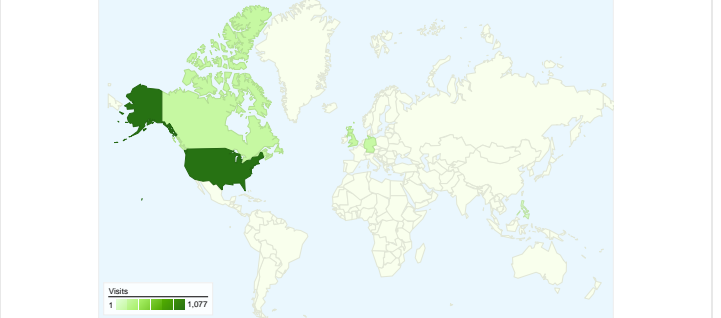

Map Overlay