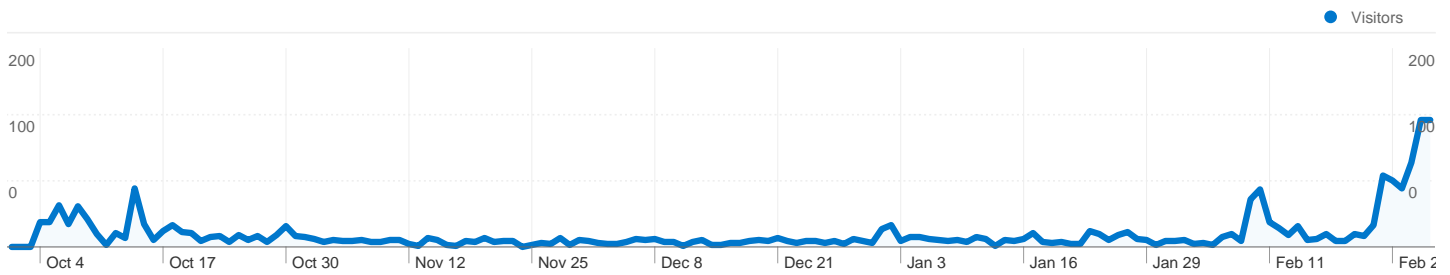

**1,562 people visited this site**

 **2,286 Visits**

 **1,562 Absolute Unique Visitors**

 **4,512 Pageviews**

 **1.97 Average Pageviews**

 **00:02:38 Time on Site**

 **70.60% Bounce Rate**

 **68.20% New Visits**

All traffic sources sent a total of 2,286 visits

-  32.98% Direct Traffic
-  37.45% Referring Sites
-  29.57% Search Engines

- **Referring Sites**  
856.00 (37.45%)
- **Direct Traffic**  
754.00 (32.98%)
- **Search Engines**  
676.00 (29.57%)

**2,286 visits came from 74 countries/territories**

Site Usage

| Country/Territory | Visits | Pages/Visit | Avg. Time on Site | % New Visits | Bounce Rate |
|-------------------|--------|-------------|-------------------|--------------|-------------|
| United States     | 1,077  | 1.89        | 00:02:27          | 75.86%       | 69.55%      |
| Canada            | 162    | 2.65        | 00:03:38          | 56.17%       | 64.81%      |
| United Kingdom    | 160    | 1.79        | 00:02:09          | 60.00%       | 76.88%      |
| Germany           | 154    | 1.95        | 00:03:03          | 70.13%       | 72.08%      |
| Philippines       | 66     | 2.48        | 00:02:52          | 30.30%       | 66.67%      |
| Australia         | 61     | 1.74        | 00:01:42          | 83.61%       | 62.30%      |
| Italy             | 57     | 1.14        | 00:00:16          | 22.81%       | 91.23%      |
| Sweden            | 37     | 2.35        | 00:05:00          | 62.16%       | 59.46%      |
| Finland           | 34     | 2.06        | 00:01:36          | 70.59%       | 79.41%      |

Pages on this site were viewed a total of 4,512 times

 4,512 Pageviews

 3,292 Unique Views

 70.60% Bounce Rate