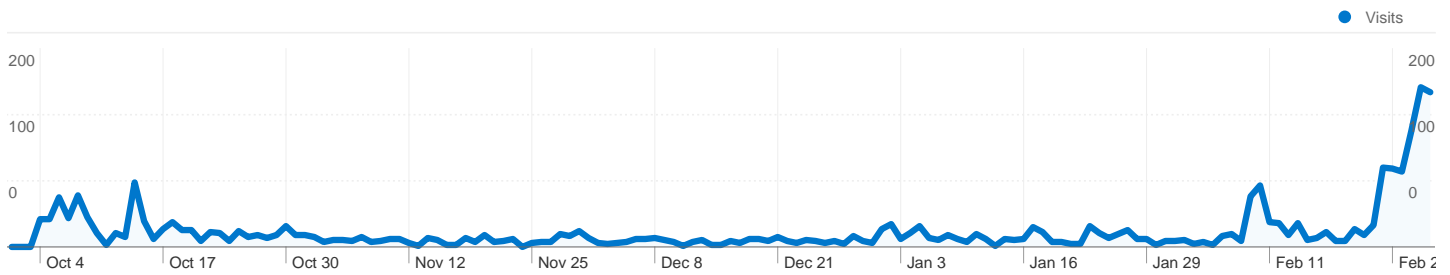

**1,562 people visited this site**

 **2,286 Visits**

 **1,562 Absolute Unique Visitors**

 **4,512 Pageviews**

 **1.97 Average Pageviews**

 **00:02:38 Time on Site**

 **70.60% Bounce Rate**

 **68.20% New Visits**

All traffic sources sent a total of 2,286 visits

-  32.98% Direct Traffic
-  37.45% Referring Sites
-  29.57% Search Engines

- **Referring Sites**  
856.00 (37.45%)
- **Direct Traffic**  
754.00 (32.98%)
- **Search Engines**  
676.00 (29.57%)

Pages on this site were viewed a total of 4,512 times

 4,512 Pageviews

 3,292 Unique Views

 70.60% Bounce Rate