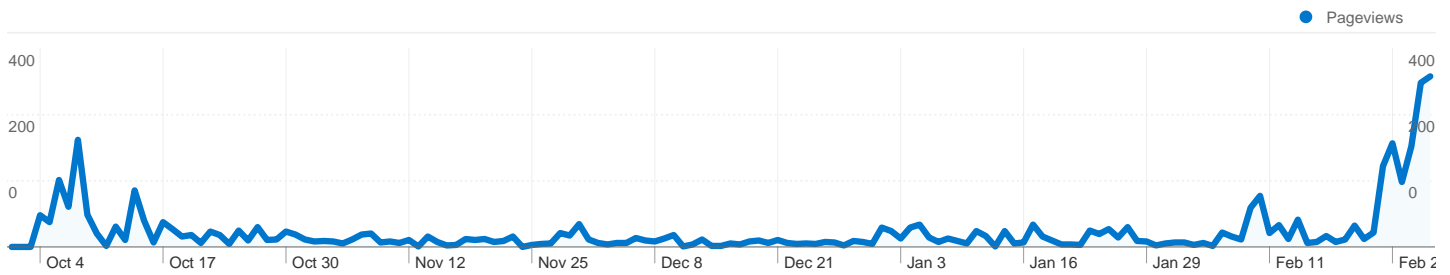

Pages on this site were viewed a total of 4,512 times

4,512 Pageviews

3,292 Unique Views

70.60% Bounce Rate

Top Content

Pages	Pageviews	% Pageviews
/N-back FAQ.html	1,213	26.88%
/Modafinil.html	656	14.54%
/	406	9.00%
/Haskell Summer of Code.html	242	5.36%
/index.html	229	5.08%